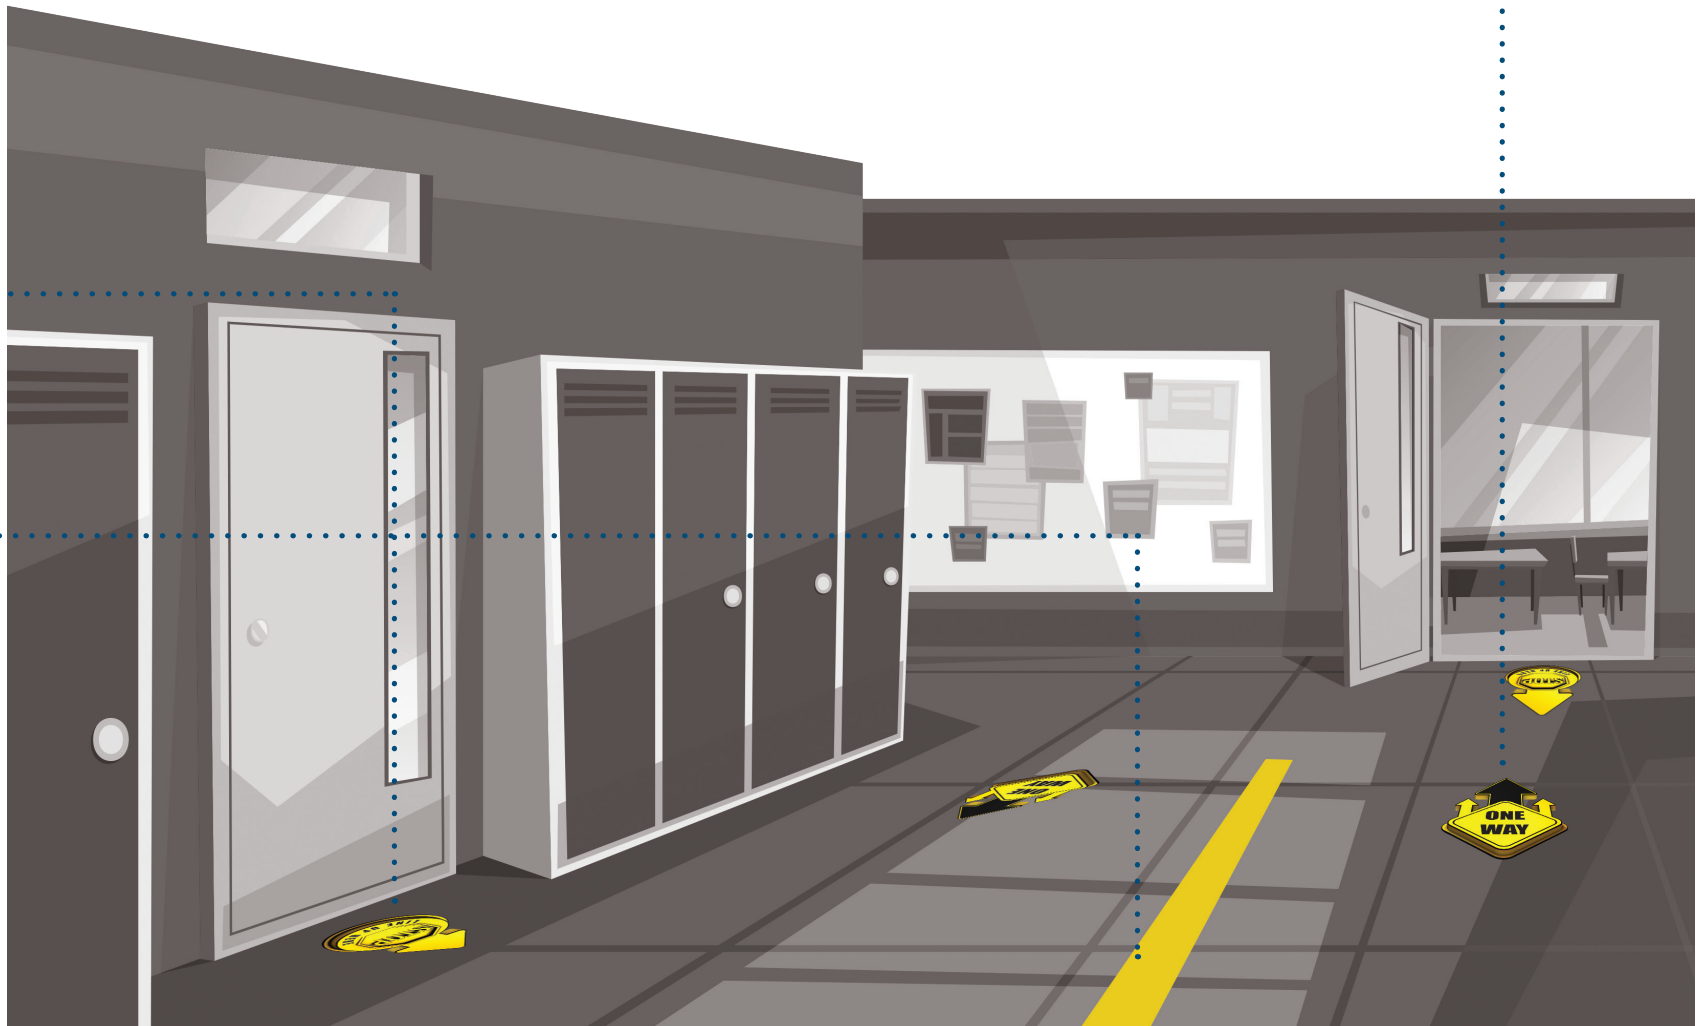

One Way 3d Floor Marker
(24"H X 14.3"W)

Line Up Here 3d Floor Marker
(24"H X 14.5"W)

Yellow Floor Tape 2"W x 108'L

3D Social Distancing Label Kit for Hallways

Kit includes:

- 2 "One Way" 3D floor markers (24" H x 14.3" W)
- 2 "Line Up Here" 3D floor markers (24" H x 14.5" W)
- 1 roll of floor marking tape (2" W x 108' L).